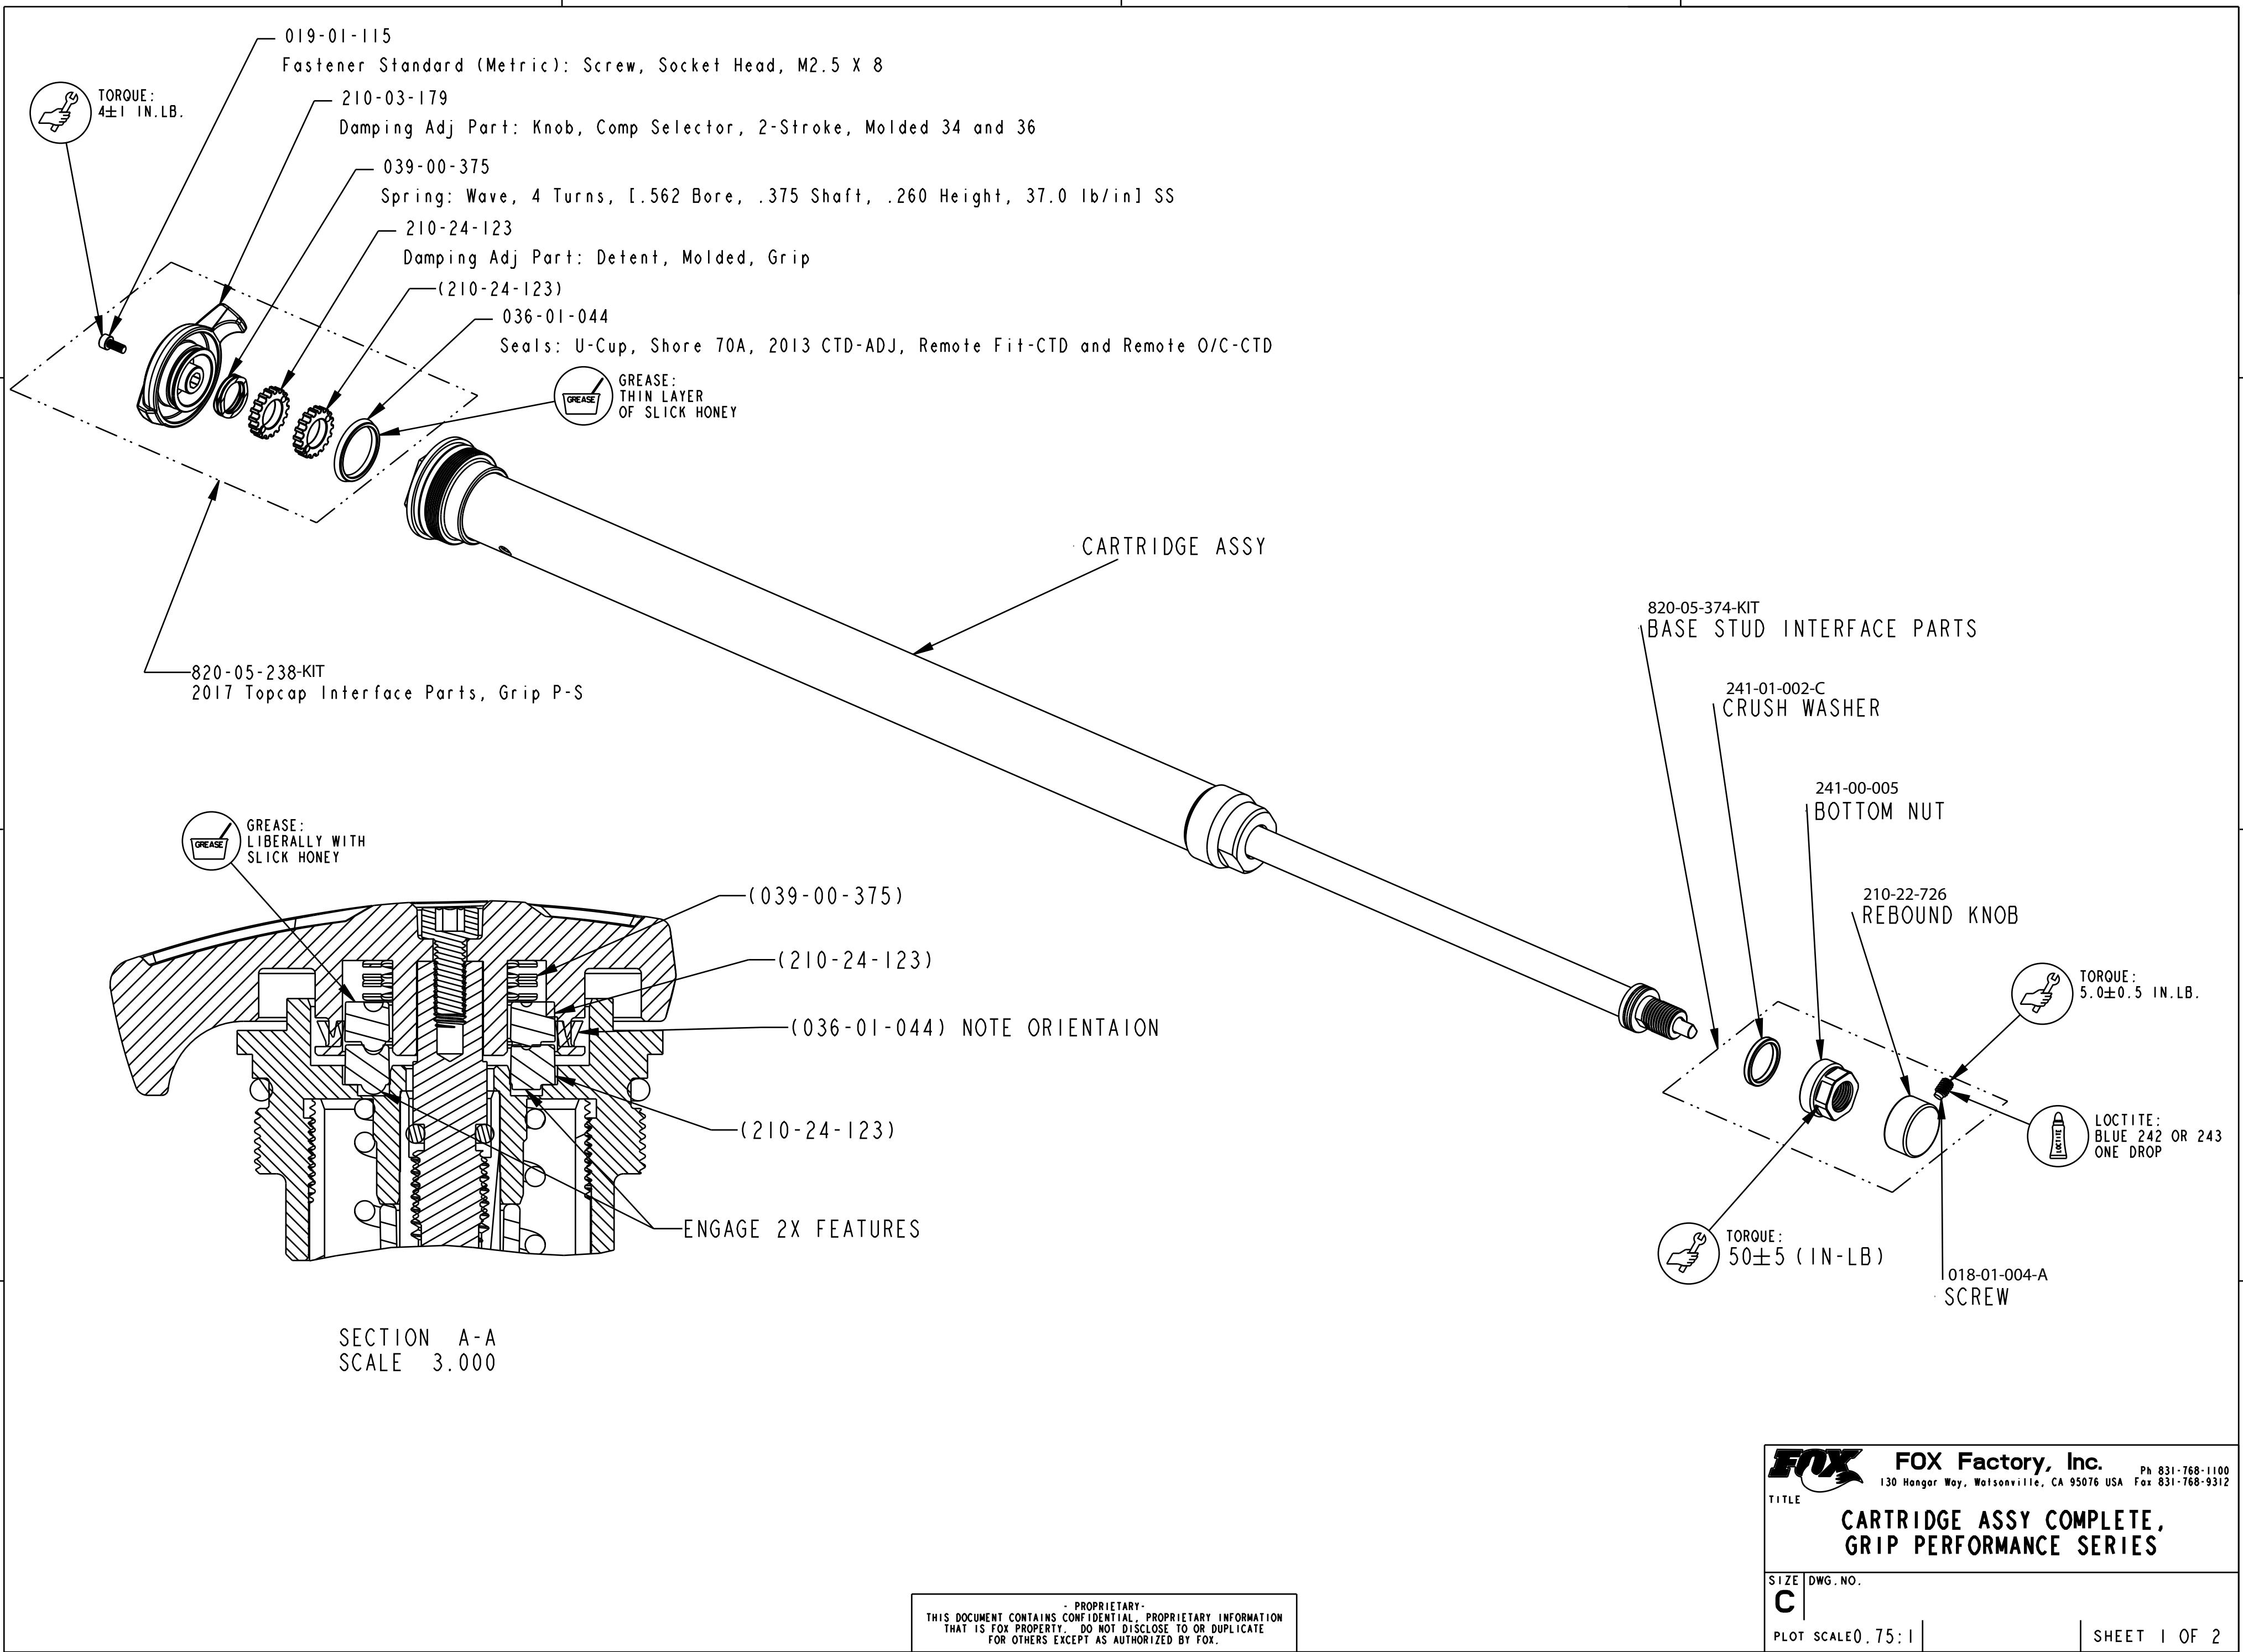

4

3

2

1

PROPRIETARY
THIS DOCUMENT CONTAINS CONFIDENTIAL, PROPRIETARY INFORMATION
THAT IS FOX PROPERTY. DO NOT DISCLOSE TO OR DUPLICATE
FOR OTHERS EXCEPT AS AUTHORIZED BY FOX.

FOX FOX Factory, Inc. Ph 831-768-1100
130 Hangar Way, Watsonville, CA 95076 USA Fax 831-768-9312

TITLE
**CARTRIDGE ASSY COMPLETE,
GRIP PERFORMANCE SERIES**

SIZE DWG. NO.
C

PLOT SCALE 0.75:1 | SHEET 1 OF 2